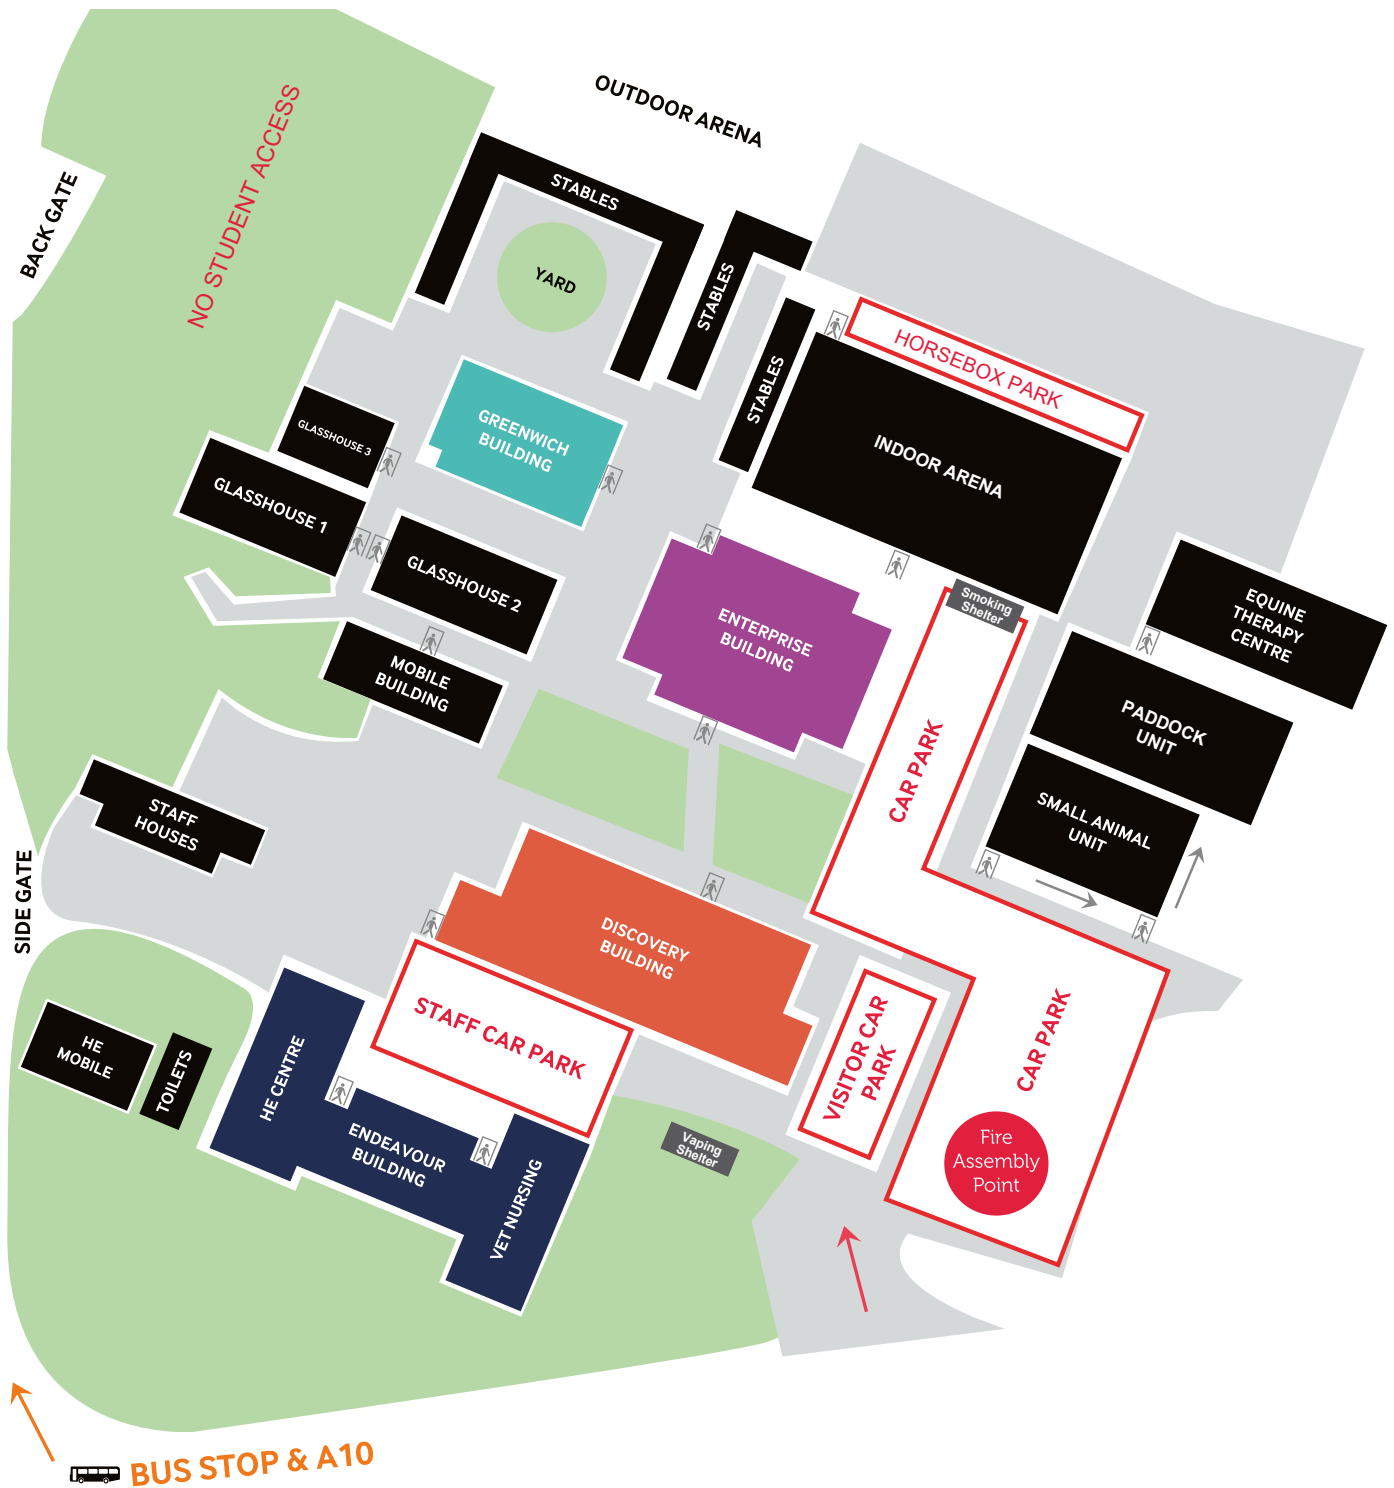

CAMBRIDGE CAMPUS

HEALTH & SAFETY

WELCOME TO THE COLLEGE OF WEST ANGLIA, IN ORDER TO ENSURE YOUR SAFETY ON SITE PLEASE READ AND COMPLY WITH THE FOLLOWING INFORMATION.

Please ensure that you have signed in at reception, obtained a lanyard and pass, and sign out at reception when exiting the campus.

FIRE/EMERGENCY EVACUATION

On hearing the fire alarm (continuous siren) please exit the building via the nearest emergency evacuation exit.

On exiting the building you will be directed to the assembly area by a fire marshall or member of staff.

Do not leave the assembly area or attempt to re-enter the building until instructed to do so.

Please await instruction before signing out at reception and departing the campus.

Disabled visitors: if you are disabled and require specific assistance please make staff aware. Disabled toilets are located around the campuses; please ask staff for the one most convenient for you.

- Please ensure that you are wearing the correct PPE where required
- The speed limit on campus is 10mph
- You are to ensure that your vehicle is parked correctly at all times and does not obstruct emergency clearways
- Some campuses operate a one way track system
- Please be aware that some building or maintenance work may be taking place and temporary access arrangement may be in place